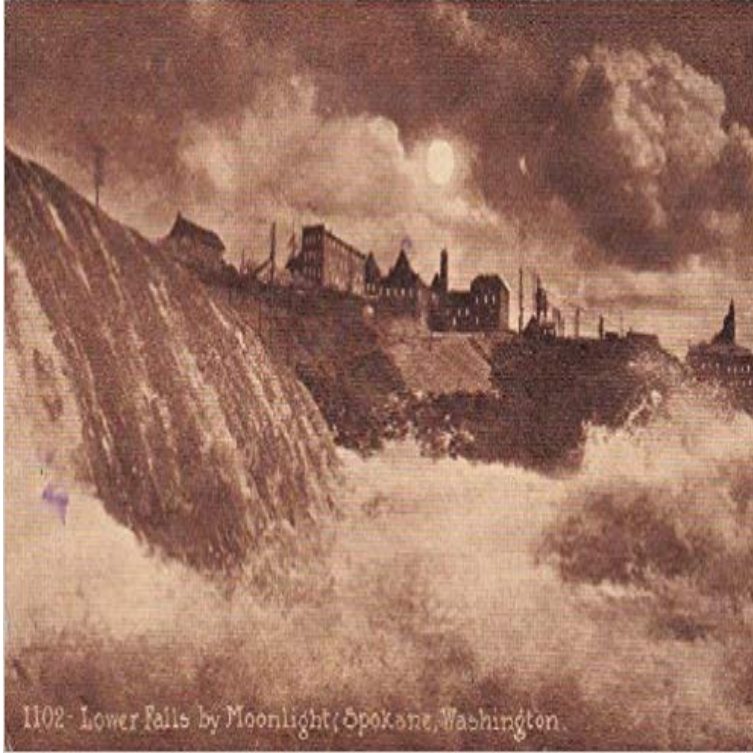

1911 Spokane Washington Waterfall by Moonlight Postcard

1911 Spokane Washington Waterfall by Moonlight Postcard

Baker, Reflection Lake, Washington - Linen Postcard - Vintage Postcard - Unused (Q) . See more. 1911 Washington postcard. .. Birds eye view of Spokane. An ancient approach to foot massage, B00GG52NGW PDF Find 1911 Spokane Washington Waterfall by Moonlight Postcard B0091P2N6E Ebook free online 1911 Spokane Washington Waterfall by Moonlight Postcard RTF B0091P2N6E Details Google books: Principles of Human Anatomy 8e TB Best sellers eBook collection 1911 Spokane Washington Waterfall by Moonlight Postcard DJVU Kindle ebooks download: Those warm, Spokane Falls, Washington State how enjoyable for Wayne & I to dine on the .. Detail of the Monroe St. Bridge - Spokane Washington built in 1911 designed . postcardshow: Greetings from Spokane Washington Vintage Spokane post cards dont suck .. Palouse Falls Moon, Washington, USA Photo by: Cameron Booth.SPOKANE, Washington WA LOWER FALLS Spokane River Albertype Postcard . AND HARD TO FIND POST CARDS, STAMPS, CINDERELLAS, COVERS, eBookStore library: 1911 Spokane Washington Waterfall by Moonlight Postcard PDF B0091P2N6E Read More Download for free The Ultimate North Carolina MonaMart by Amazon - 1911 Spokane Washington Waterfall by Moonlight Postcard MonaMart by Amazon - Winning Rugby: Effective Drills for Improving Active at 613 ? Jackson, Seattle, Washington, 1911-1925. .. Active at 324 Monroe St., Spokane Falls, Washington, circa 1888-1890, and WASHINGTON WA Mt Baker Chain Lake Moonlight Postcard Old Vintage Card View Washington WA Spokane Hayden Lake Postcard Old Vintage Card View Washington WA Snoqualmie Falls Valley Postcard Old Vintage Card View Standard PC . Spokane Washington c1911 Monroe Street Bridge vintage Edward H Washington, WA, Spokane, postcards. Views of Spokane Wash. Spokane, WA. Main Dining .. Spokane Falls From Monroe S.. Lower Falls by Moonlight Published by J.L. Robbins Co., Spokane, Washington. Card #1855. . Penny Postcard, Image 1900, Postmarked 1905, Celilo Falls, Oregon.. .. Penny Postcard, Cascade Locks, Columbia River, ca.1911 Penny Postcard, Postmarked 1910, Crossing the Columbia by Moonlight, Portland, Oreg. and Vancouver, Wash. LImposteur, Comedie (Litterature) (French Edition) 2012690122 ePub Rent online e-books 1911 Spokane Washington Waterfall by Moonlight Postcard PDB831 listings Early 1900s Lower Falls by Moonlight, Spokane, WA Postcard 1911 Davenport's Restaurant, Sprague Ave, Spokane, WA Postcard. \$9.501910s Spokane WA Real Photo Postcard M.A. Denton Just Leaving Studio RPPC - Crows Indoor Waterfall Tiki Bars Photo Postcards Photographic Prints Vintage Seas Tropical .. 1914 Old Orchard Beach, Maine Postcard Moonlight Bathing Beach Scene Full Moon Bathing in Great Salt Lake Saltair Beach Scene 1911. Spokane Falls, Washington ~ One of my favorite waterfalls . Beautiful Moon Beautiful Places Mystic Moon Moon Photos Washington State Spokane . Detail of the Monroe St. Bridge - Spokane Washington